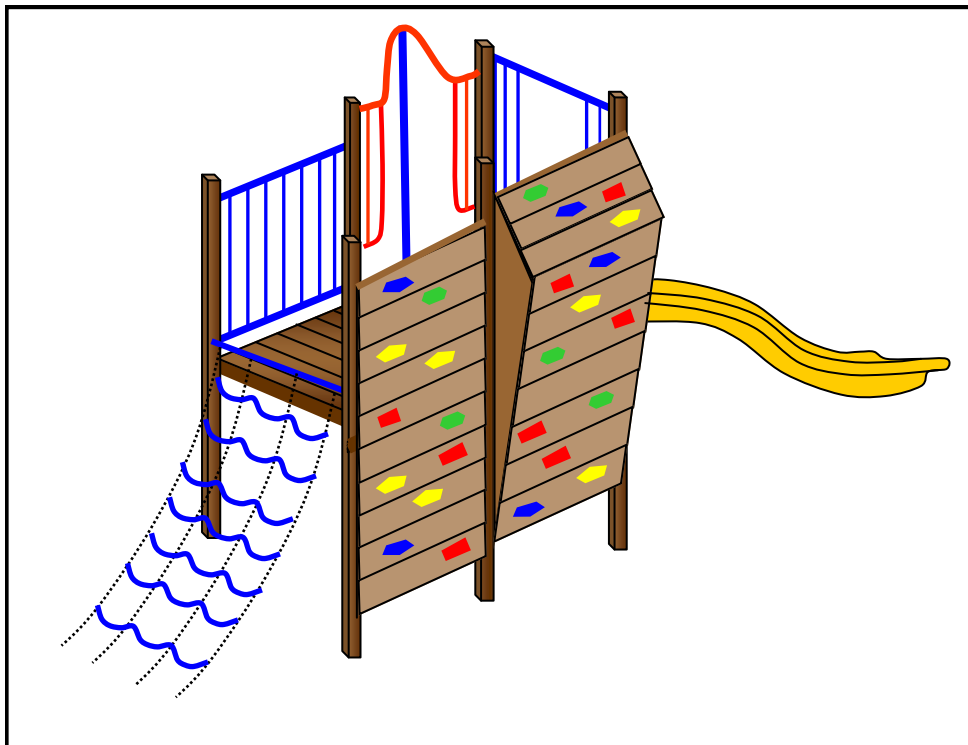

Climbing Wall with Wavy Slide Plan

GRANT ENGINEERING LTD

Freephone: 0800 10 88 10

COPYRIGHT© 2014

Designed under
the guidance of
NZS 5828:2004

DATE:

PLEASE NOTE :

1. All platform heights are measured from Top of softfall cover.
2. Fall absorbing ground cover is required under and around all play equipment.
3. The minimum recommended fall zone around the entire playground is shown. This zone is to be free of all tripping or collision hazards (i.e. roots, rocks, border material, etc).
4. Measurements are approximately only.
5. Safety surfacing **MUST NOT** be installed before playground.
6. Drawings are not to scale and indication only.

PLAY GEAR™
By AJ Grant