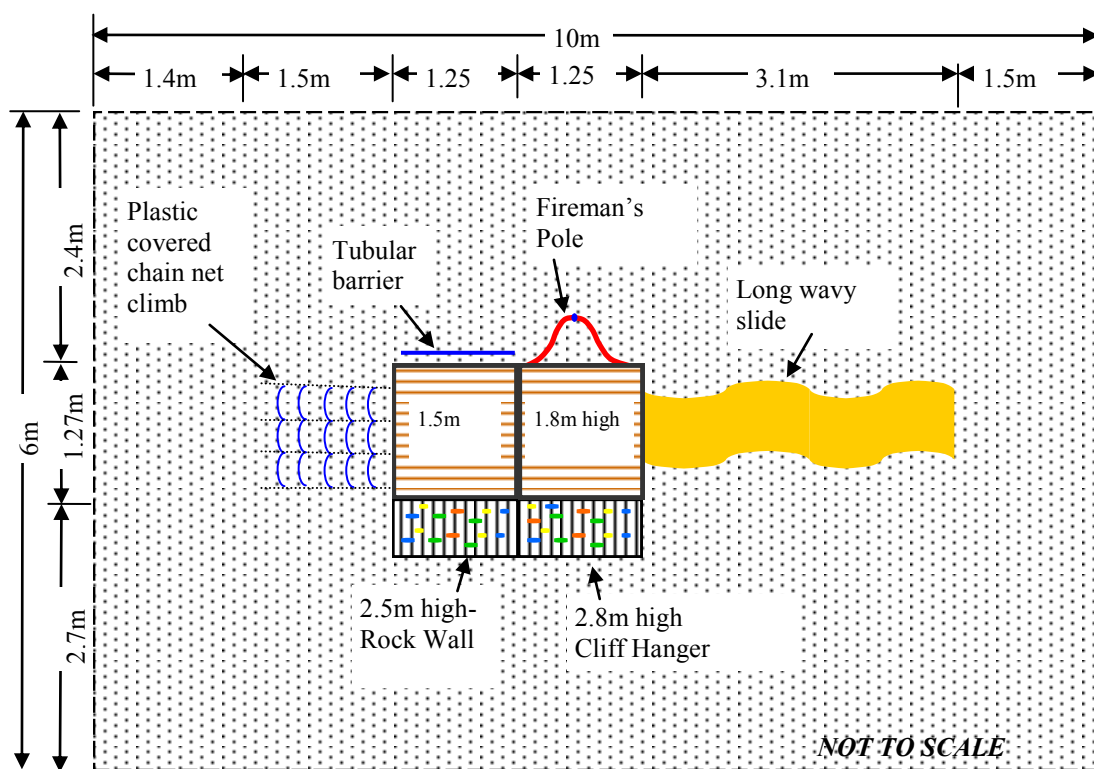

Climbing Wall with Wavy Slide Plan

GRANT ENGINEERING LTD

Freephone: 0800 10 88 10

COPYRIGHT© 2014

Designed under
the guidance of
NZS 5828:2004

DATE:

PLEASE NOTE :

1. All platform heights are measured from Top of softfall cover.
2. Fall absorbing ground cover is required under and around all play equipment.
3. The minimum recommended fall zone around the entire playground is shown. This zone is to be free of all tripping or collision hazards (i.e. roots, rocks, border material, etc).
4. Measurements are approximately only.
5. Safety surfacing **MUST NOT** be installed before playground.
6. Drawings are not to scale and indication only.

PLAY GEAR™
By AJ Grant