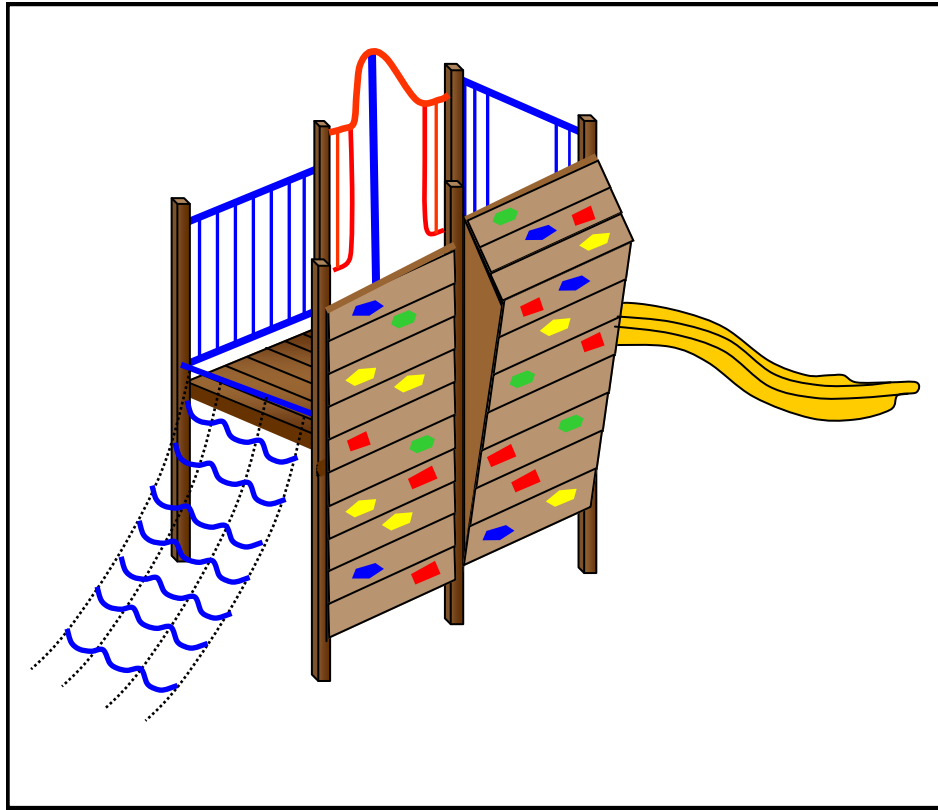

Cliff Hanger and Rock Wall with Wavy slide

Getting there can be half the fun. Our exciting range of access gear includes a whole range of fun things to climb, from a simple Vertical Ladder to a Net Climber, or our crazy Corkscrew Climber or the Rainbow Climber. We also have options like our Wall Climber, our Rock Wall and for an even bigger challenge, the Cliff Hanger (see photo); wavy slide or straddle slide.

Cliff Hanger and Rock Wall with
Chain Net Climb, Barrier, Fireman's
Pole and a Wavy Slide

Age range	5-14 years
Equipment dimension	3.2m x 3.3m
Free Height of Fall	3m
Area required	10m x 6m

PLAY GEAR™
By AJ Grant

DATE:

PLEASE NOTE :

1. All platform heights are measured from Top of softfall cover.
2. Fall absorbing ground cover is required under and around all play equipment.
3. The minimum recommended fall zone around the entire playground is shown. This zone is to be free of all tripping or collision hazards (i.e. roots, rocks, border material, etc).
4. Measurements are approximately only.
5. Safety surfacing **MUST NOT** be installed before playground.
6. Drawings are not to scale and indication only.