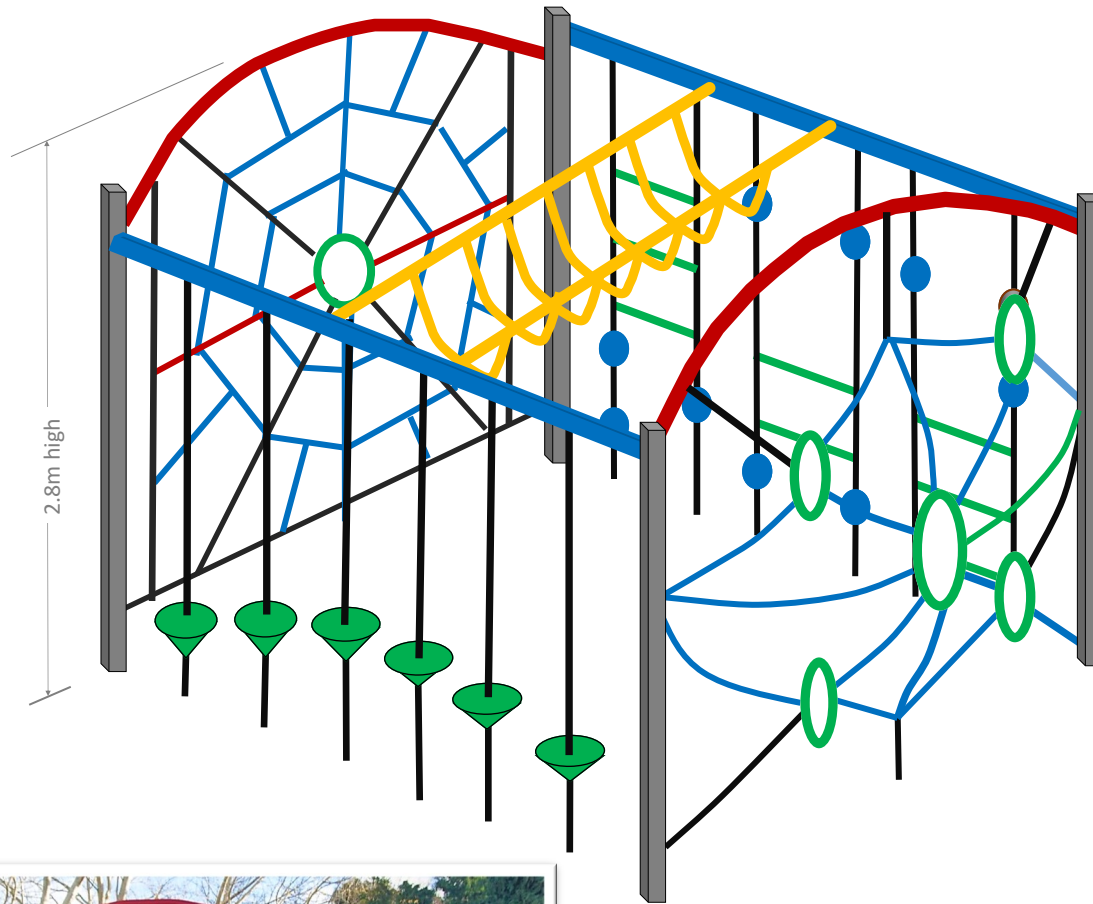

# Web Climber

Age Range	5 → 14 years
Equipment Dimension	3m x 3.3m x 2.8m
Free height of Fall	2.8m
Area required—softfall	8m x 6.4m