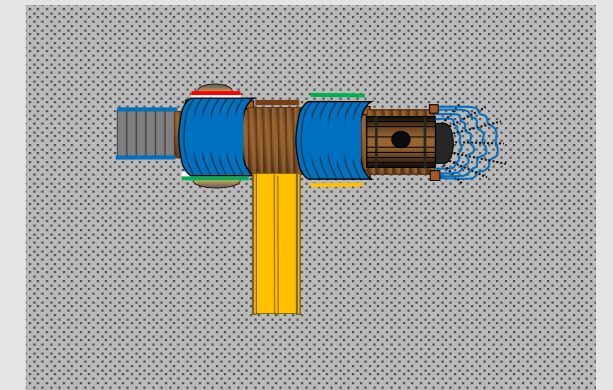

Train themed playground

- ARCHED ROOFS
- CHAIN NET CLIMB-COW CATCHER
- GRAPPLE WALL
- SMOKE BOX CRAWL TUNNEL
- FIREMANS POLE
- TUBULAR BARRIER WITH STEERING WHEEL
- WALL CLIMB
- 1M HIGH PLASTIC TRIPLE RAIL SLIDE
- BUBBLE PANEL X 2
- SAFETY STEPS
- DECORATIVE TRAIN WHEELS
- STEAM PIPE

AREA REQUIRED	6.5M X 9.5M
CFH	1.5M
AGE RANGE	5-14 YEARS

DESIGNED UNDER THE GUIDANCE OF NZS 5828:15

OTAGO ENGINEERING LTD WWW.PLAYGEAR.CO.NZ © 2021