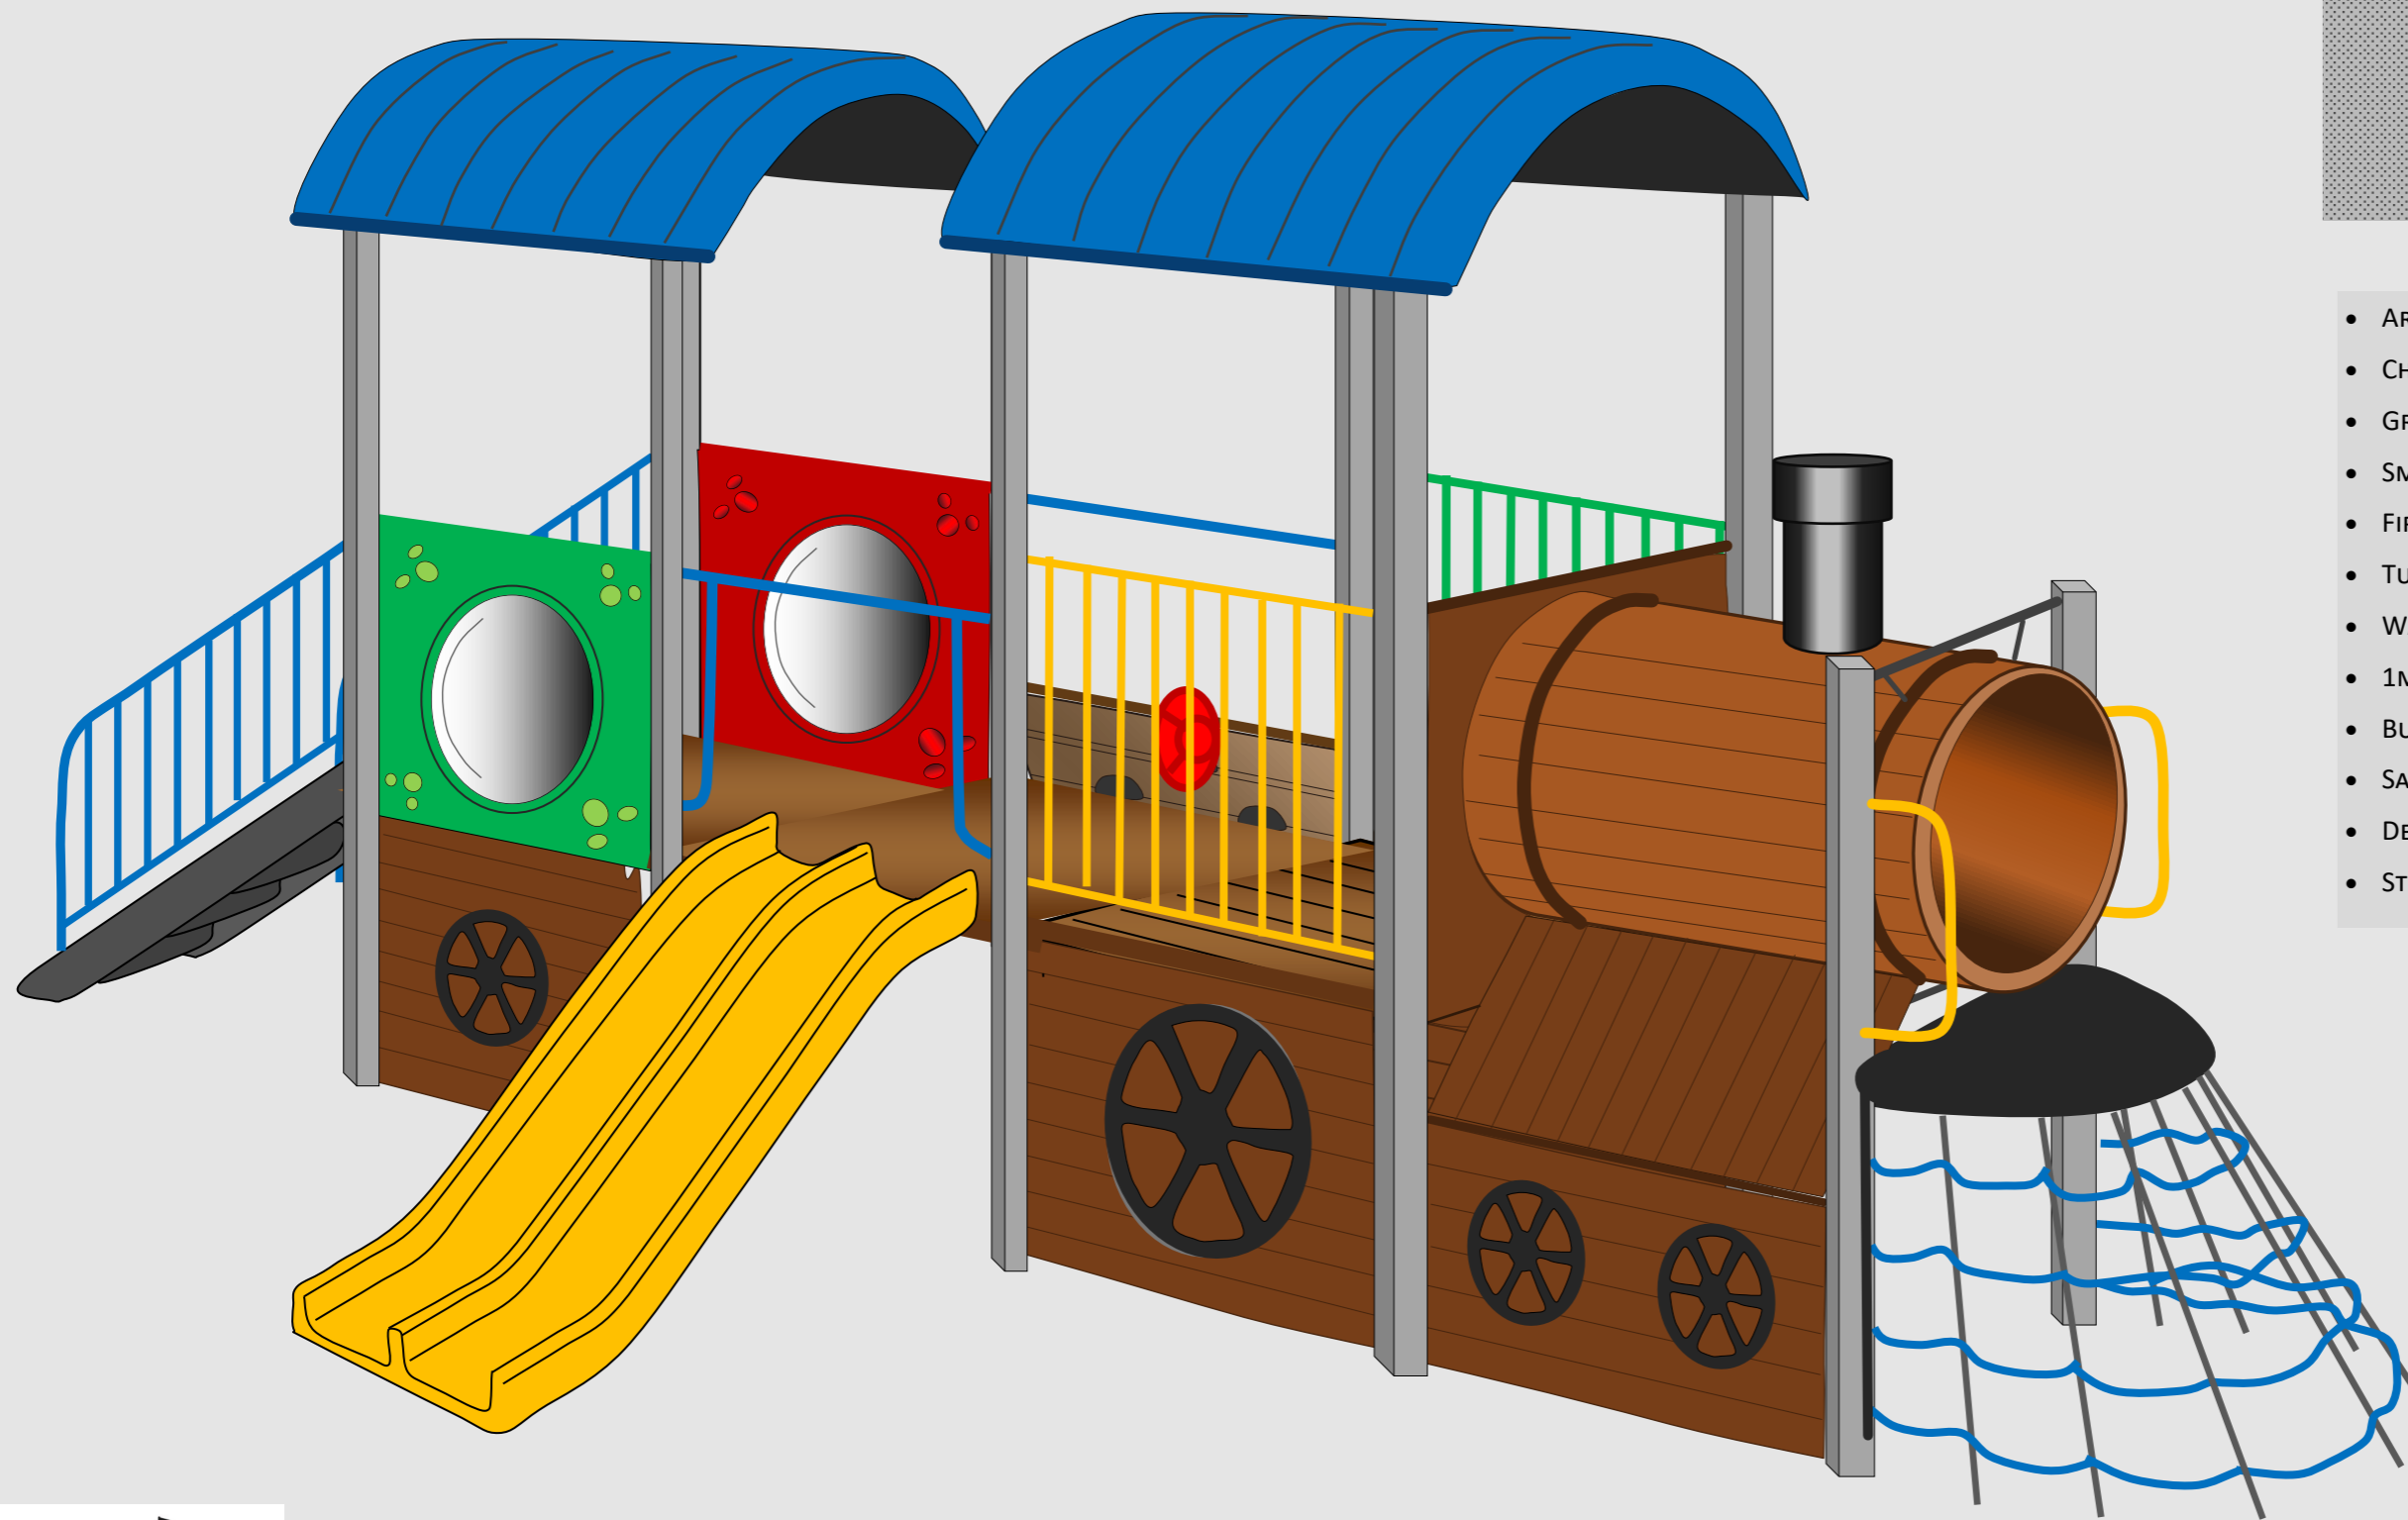

Train themed playground

- ARCHED ROOFS
- CHAIN NET CLIMB-COW CATCHER
- GRAPPLE WALL
- SMOKE BOX CRAWL TUNNEL
- FIREMANS POLE
- TUBULAR BARRIER WITH STEERING WHEEL
- WALL CLIMB
- 1M HIGH PLASTIC TRIPLE RAIL SLIDE
- BUBBLE PANEL X 2
- SAFETY STEPS
- DECORATIVE TRAIN WHEELS
- STEAM PIPE

AREA REQUIRED	6.5M X 9.5M
CFH	1.5M
AGE RANGE	5-14 YEARS

DESIGNED UNDER THE GUIDANCE OF NZS 5828:15

OTAGO ENGINEERING LTD WWW.PLAYGEAR.CO.NZ © 2021