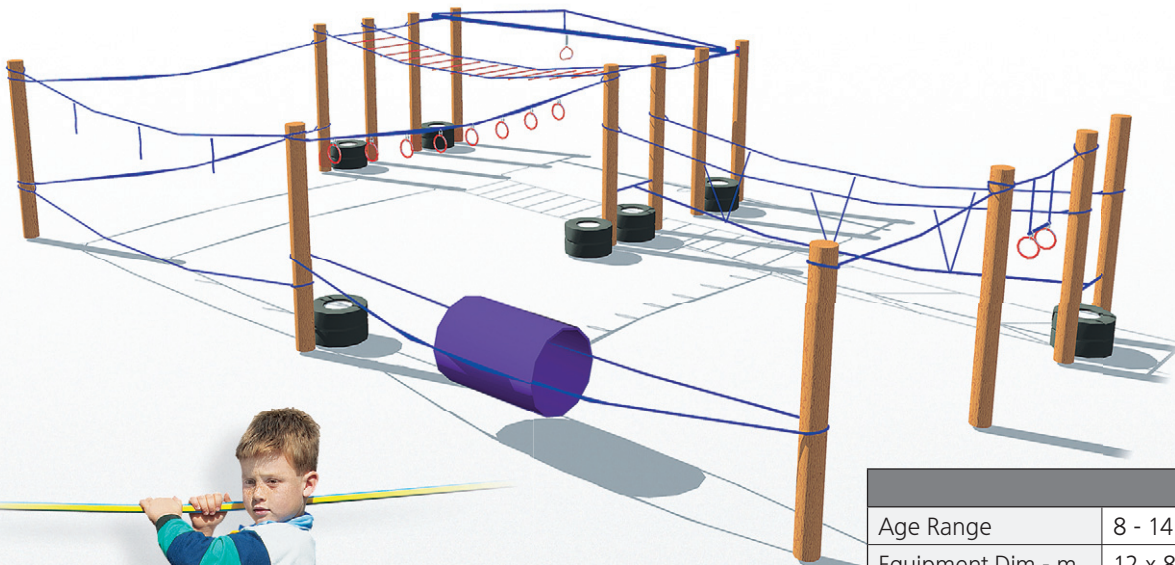

# Commando Course

Age Range	8 - 14 years
Equipment Dim - m	12 x 8
Space Required - m	18 x 14
Max. Fall height - m	2.2

## Nelson Intermediate Plan

This Commando Course style playground, designed for Nelson Intermediate School, is a change from more conventional designs. The school was keen to have a lot of ropes and equipment that moves, challenging and improving the children's strength and fitness as they learn to master it.

All the ropes and nets for PLAYGEAR™ commando style playgrounds and playground equipment are made from high quality Netform ropes and fittings. The ropes are made from tightly woven strands of polypropylene that cover a core of galvanised steel wire. This gives them a soft feel as well as great strength and durability. Tough fittings make sure the ropes stay where they are meant to, and are designed so kids can play without being at risk of injury from sharp exposed cable ends.

Nelson Intermediate Principal Joe Mason gave this equipment an enthusiastic endorsement in the local

newspaper, saying it's different from a traditional adventure playground:

**"It's not a fixed unit, it moves; which requires the children to be much more adaptable in terms of strength. There does not appear to be much to it. Its just rope and wooden poles. However, it is much more demanding than fixed, inflexible sets of equipment. Because of the constant movement in the rope it requires additional strength and flexibility to hold on."**