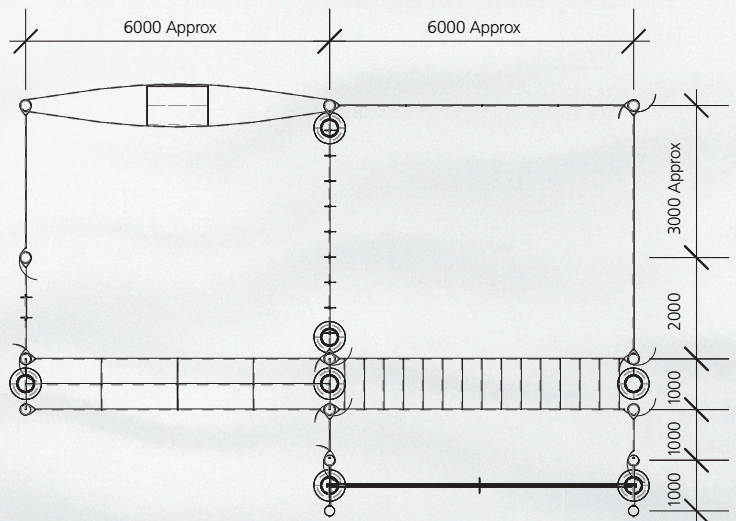

# Commando Course

Age Range	8 - 14 years
Equipment Dim - m	12 x 8
Space Required - m	18 x 14
Max. Fall height - m	2.2

## Nelson Intermediate Plan

This Commando Course style playground, designed for Nelson Intermediate School, is a change from more conventional designs. The school was keen to have a lot of ropes and equipment that moves, challenging and improving the children's strength and fitness as they learn to master it.

All the ropes and nets for PLAYGEAR™ commando style playgrounds and playground equipment are made from high quality Netform ropes and fittings. The ropes are made from tightly woven strands of polypropylene that cover a core of galvanised steel wire. This gives them a soft feel as well as great strength and durability. Tough fittings make sure the ropes stay where they are meant to, and are designed so kids can play without being at risk of injury from sharp exposed cable ends.